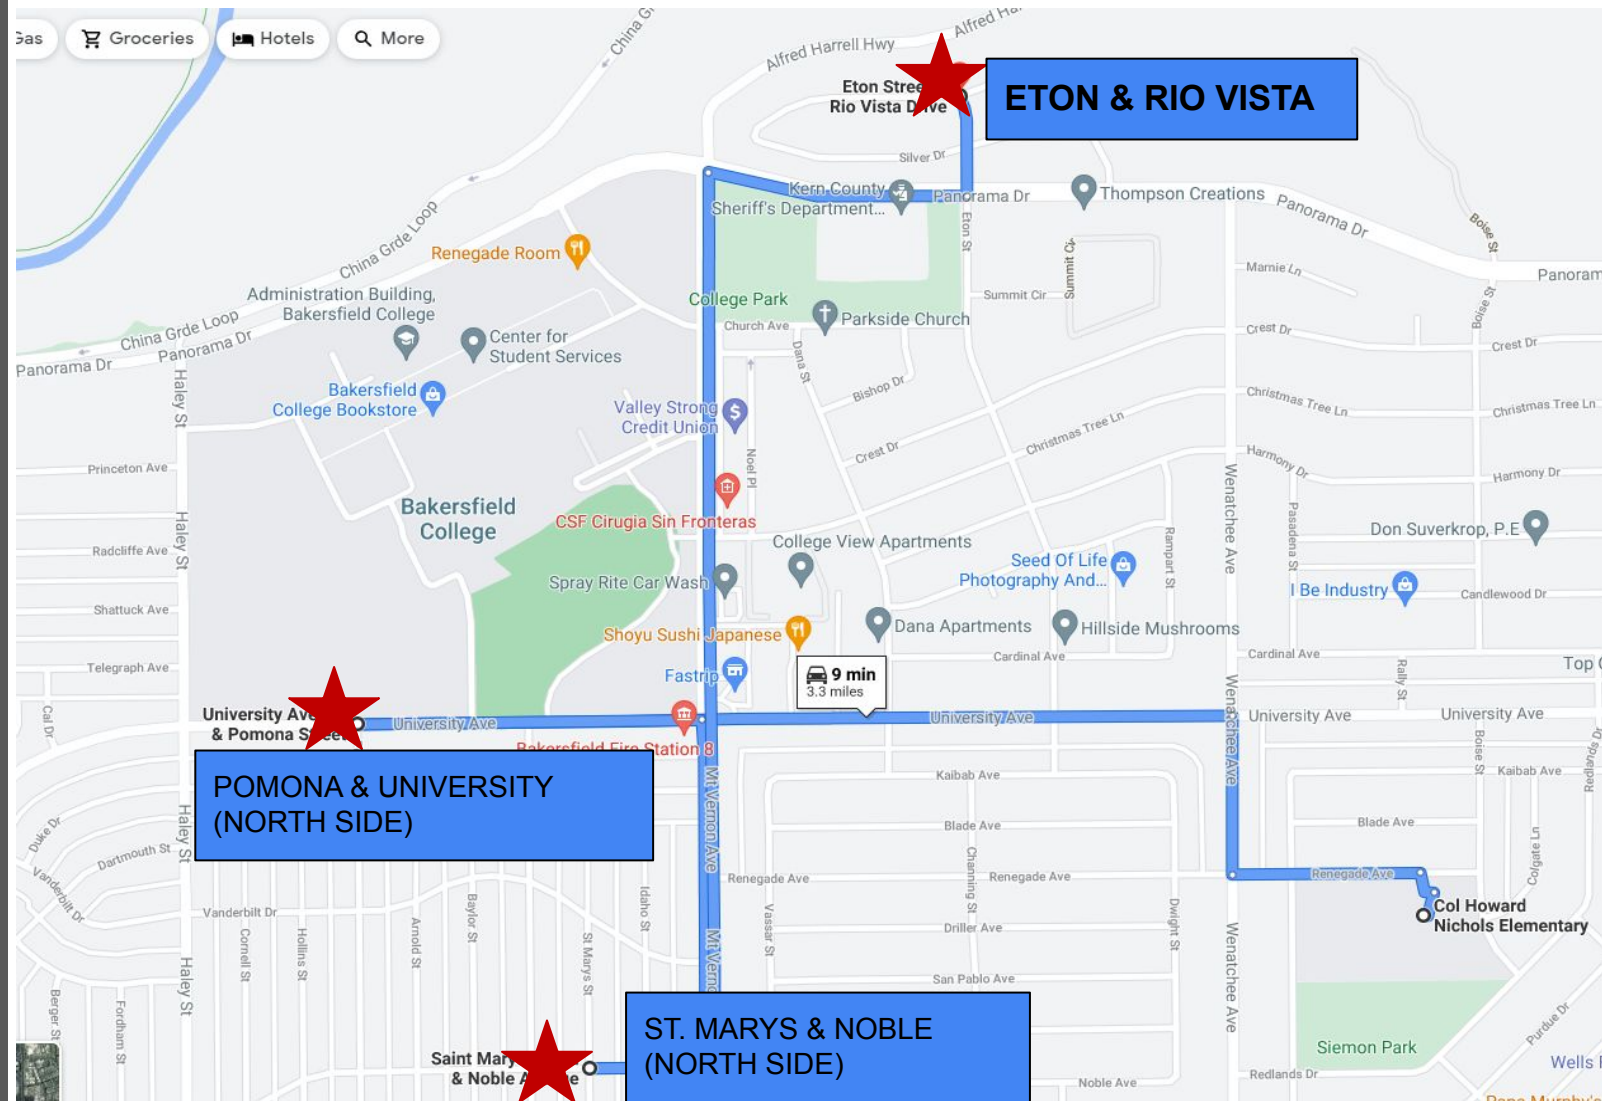

# 2021-22 BUS ROUTES

## BUS ROUTES

PICK UP / DROP OFF LOCATIONS	RT#	(ALL GRADES) PICK UP	(KINDER) DROP OFF	(1ST - 6TH) DROP OFF	(ALL GRADES) Wednesday ONLY
ETON & RIO VISTA	54	7:31 am	12:39 pm	2:54 pm	2:09 pm
ST. MARYS & NOBLE (NORTH SIDE)		7:34 am	12:47 pm	2:41 pm	1:56 pm
POMONA & UNIVERSITY (NORTH SIDE)		7:39 am	12:55 pm	2:48 pm	2:03 pm

# 2021-22 RUTAS DE AUTOBUSES

## RUTAS DE AUTOBUSES

UBICACIÓN DE DEPÓSITO DE RECOGIDA	RT#	(TODOS LOS GRADOS) RECOGER	(KINDER) BAJAR	(1° - 6°) BAJAR	(TODOS LOS GRADOS) miércoles SOLAMENTE
ETON & RIO VISTA	54	7:31 am	12:39 pm	2:54 pm	2:09 pm
ST. MARYS & NOBLE (LADO NORTE)		7:34 am	12:47 pm	2:41 pm	1:56 pm
POMONA & UNIVERSITY (LADO NORTE)		7:39 am	12:55 pm	2:48 pm	2:03 pm