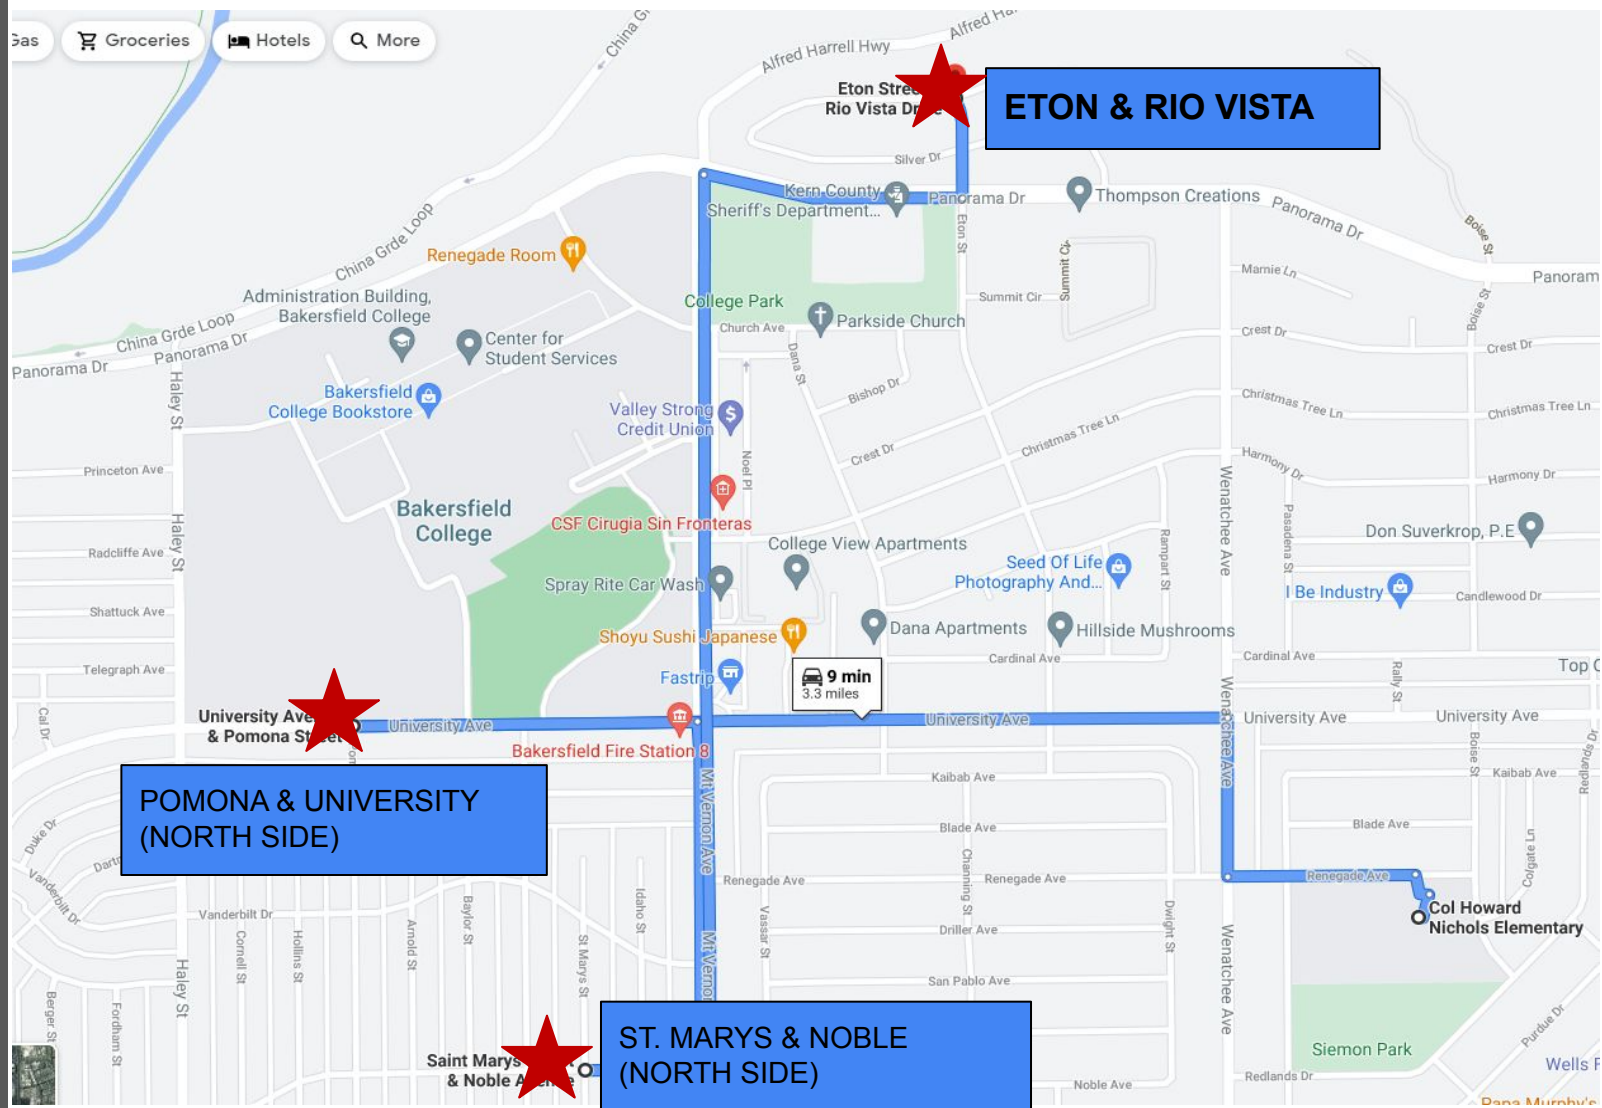

# 2021-22 BUS ROUTES

## BUS ROUTES

PICK UP / DROP OFF LOCATIONS	RT#	(ALL GRADES) PICK UP	(KINDER) DROP OFF	(1ST - 6TH) DROP OFF	(ALL GRADES) Wednesday ONLY
ETON & RIO VISTA	54	7:31 am	12:39 pm	2:54 pm	2:09 pm
ST. MARYS & NOBLE (NORTH SIDE)		7:34 am	12:47 pm	2:41 pm	1:56 pm
POMONA & UNIVERSITY (NORTH SIDE)		7:39 am	12:55 pm	2:48 pm	2:03 pm

# 2021-22 RUTAS DE AUTOBUSES

## RUTAS DE AUTOBUSES

UBICACIÓN DE DEPÓSITO DE RECOGIDA	RT#	(TODOS LOS GRADOS) RECOGER	(KINDER) BAJAR	(1° - 6°) BAJAR	(TODOS LOS GRADOS) miércoles SOLAMENTE
ETON & RIO VISTA	54	7:31 am	12:39 pm	2:54 pm	2:09 pm
ST. MARYS & NOBLE (LADO NORTE)		7:34 am	12:47 pm	2:41 pm	1:56 pm
POMONA & UNIVERSITY (LADO NORTE)		7:39 am	12:55 pm	2:48 pm	2:03 pm